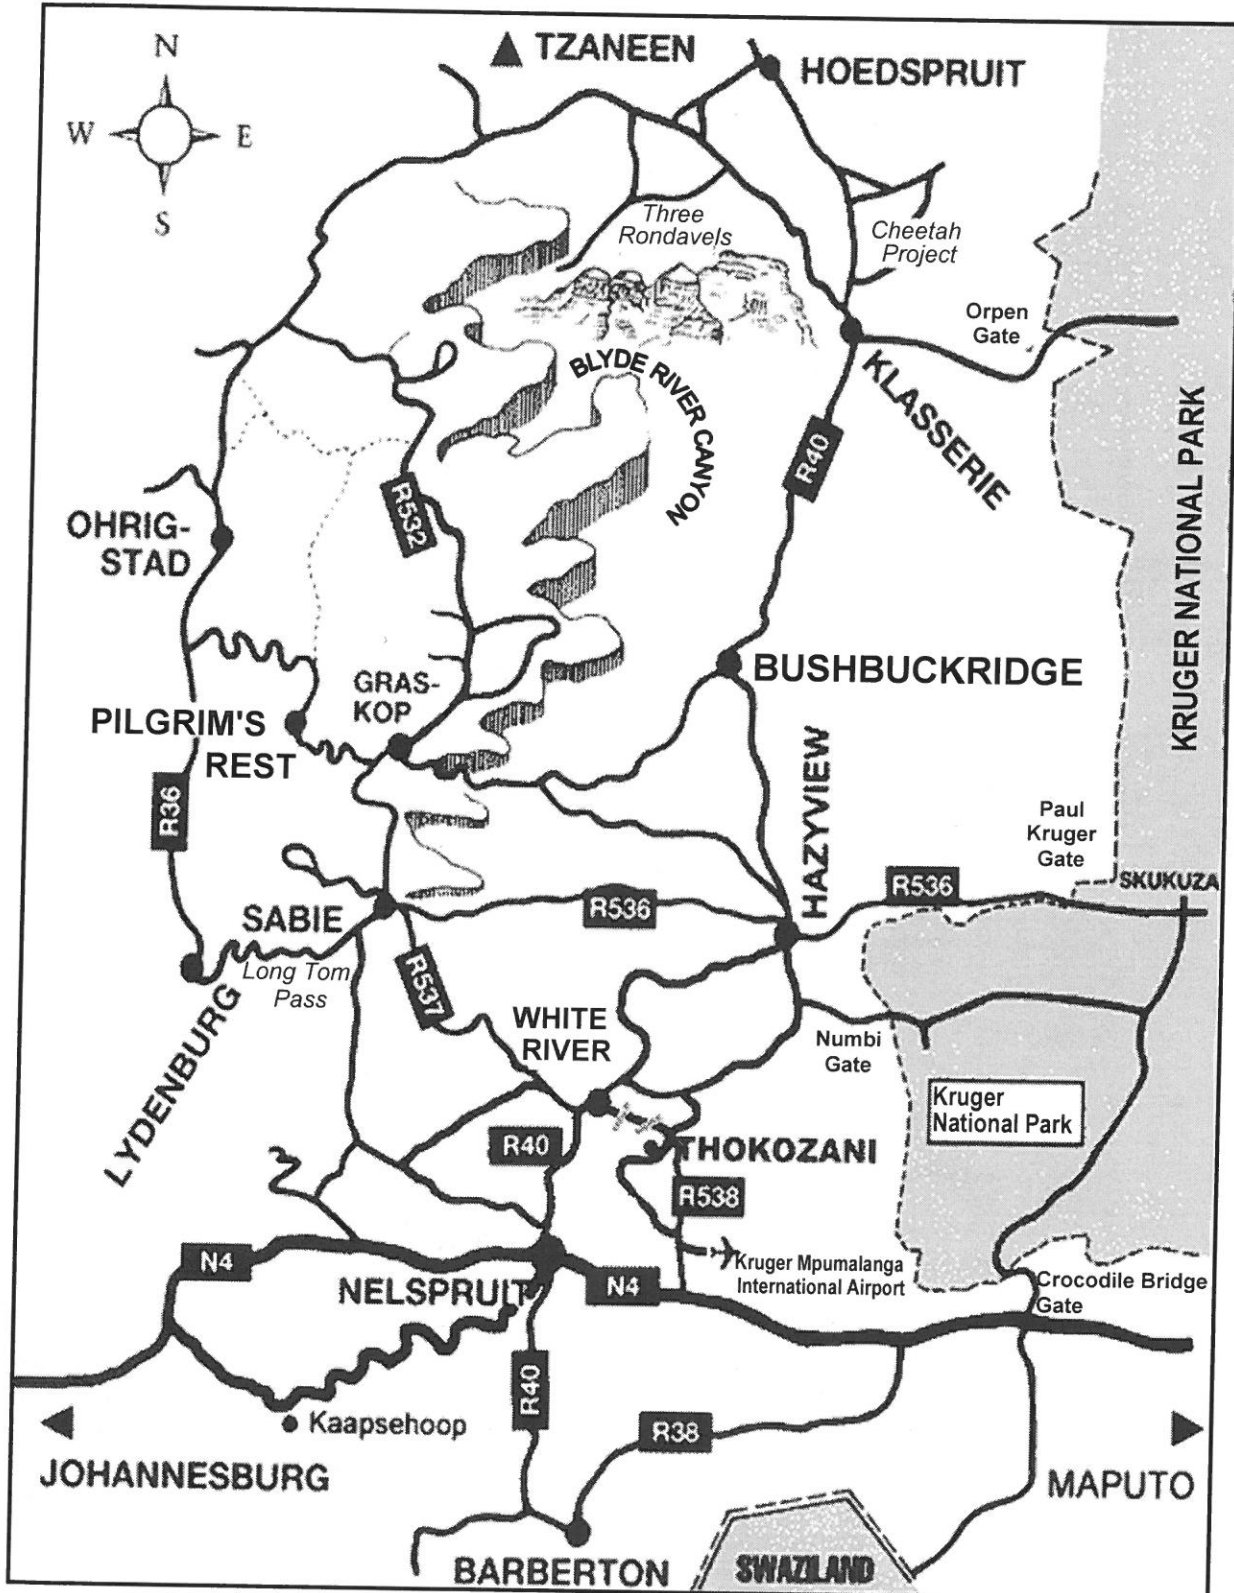

- kWh (kilowatt hour) is the unit of three-phase electricity.
- kVA (kilovolt-ampere) is the unit for transformer electricity.

ANNEXURE B

QUESTION 2.1

Picture of braai stand

Front view of braai stand

Top view of braai stand

Area to be cleared

[Source: www.claybrick.org.za]

ANNEXURE C

QUESTION 3.1

ACCESS ROADS TO THE KRUGER NATIONAL PARK

[Source: www.wheretostay.co.za]